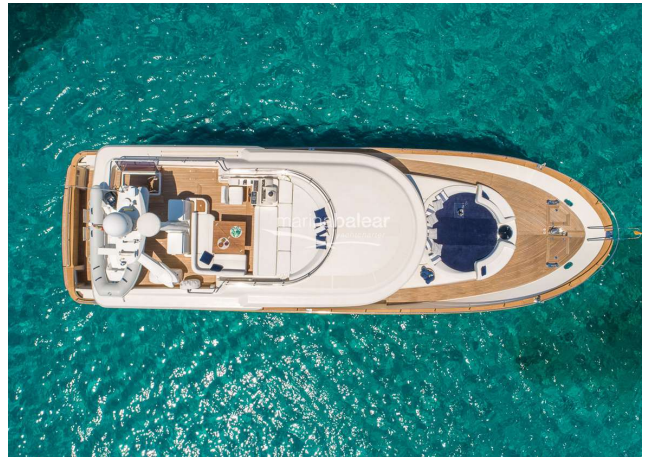

APREAMARE MAESTRO 65 „TRABUCAIRE“