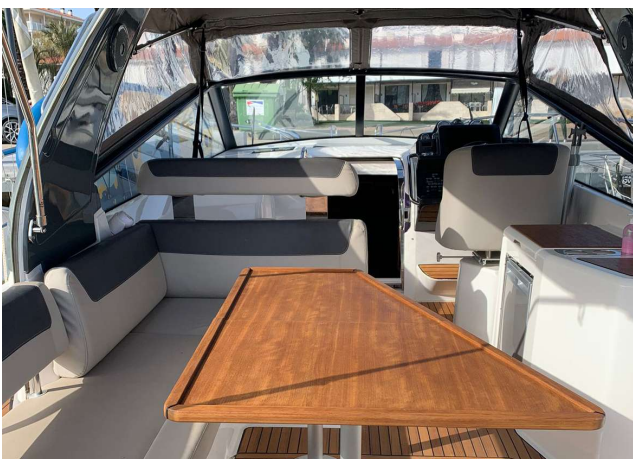

BAVARIA S33 OPEN "SUNRISE I"