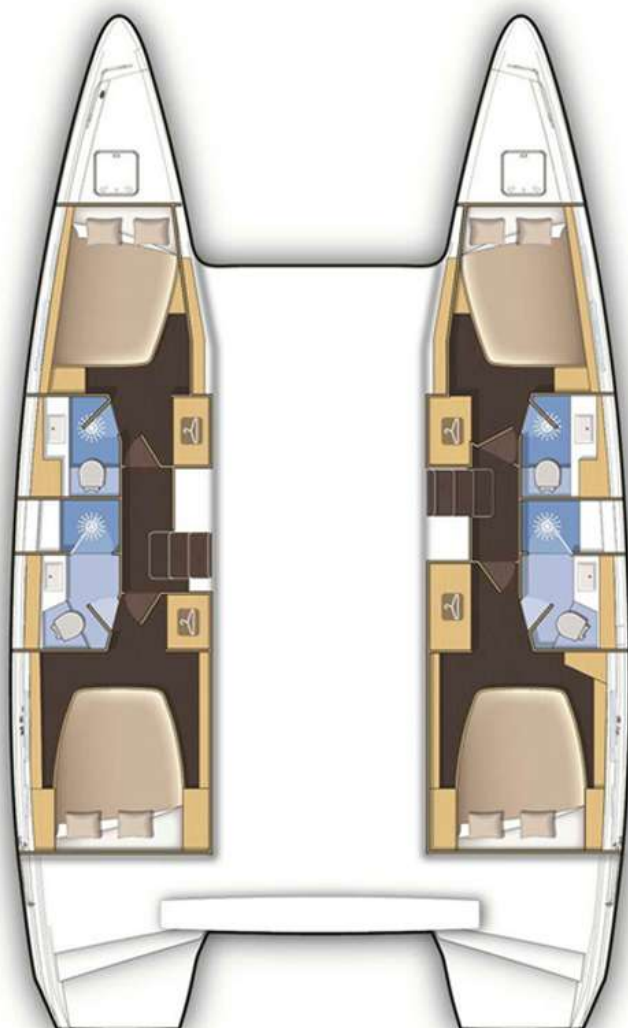

LAGOON 42

Version 4 cabines / 4 cabin version