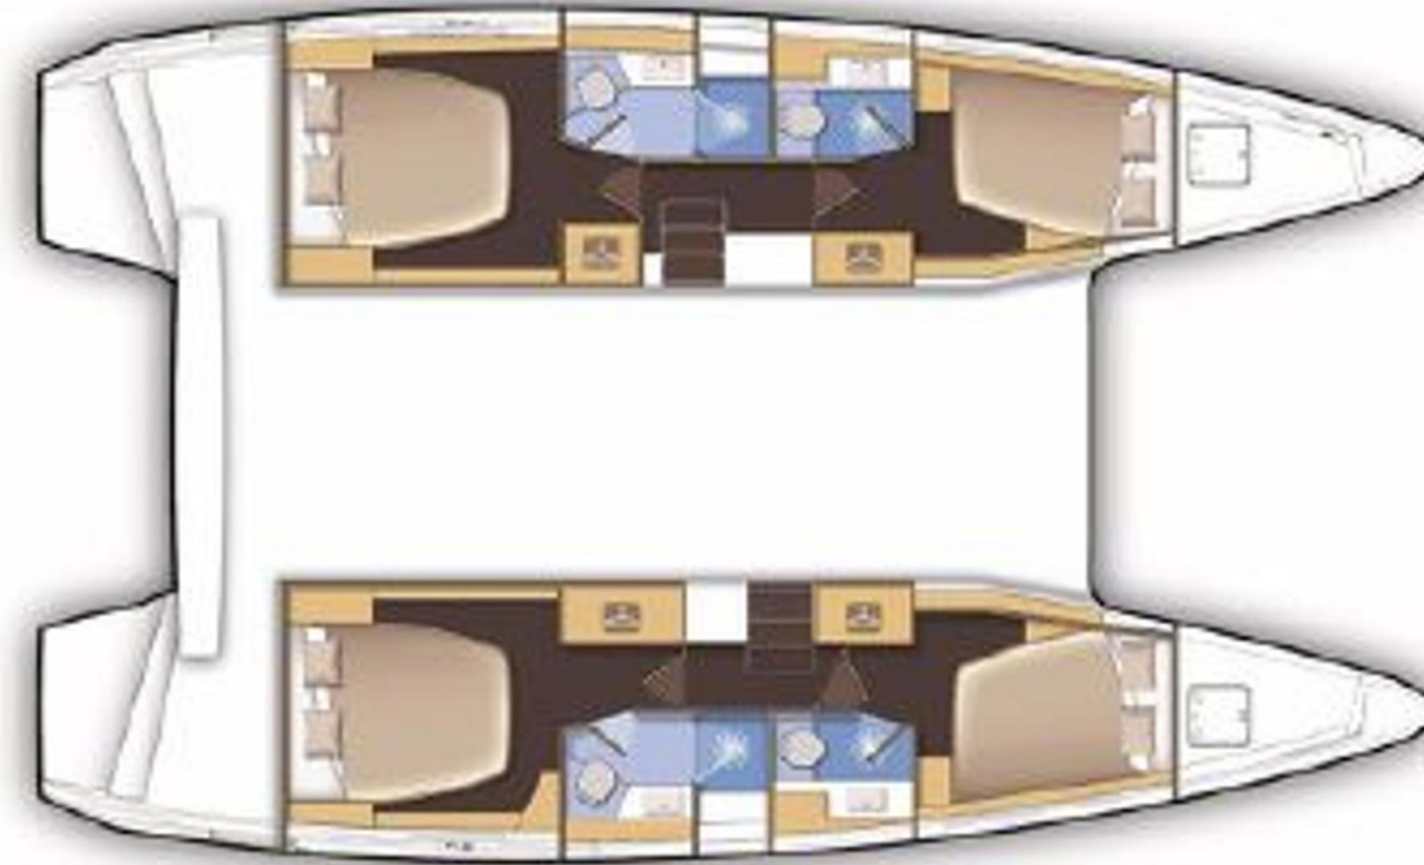

LAGOON 46

MODEL	LAGOON 46
LENGTH	14 M
YEAR BUILT	2022
GUEST BERTHS	8+2+2
GUEST CABINS	4+2
ISLAND	MALLORCA

EQUIPMENT

TECHNICAL EQUIPMENT: Autopilot, Bimini, Crew cabin, El. winches, Flybridge, Battened mainsail, Generator, GPS plotter, Inverter, Air conditioning, Fridge, Dishwasher, Teak in cockpit, Fully equipped pantry, Full safety equipment, Water maker

COMFORT EQUIPMENT: Satellite TV, Sound system

YACHT INFORMATION

The Lagoon 46 combines sailing pleasure with comfort at the highest level. The interior of the catamaran, which bears the signature of Nauta Design, impresses with its spacious and bright design. Thanks to the flybridge, the outside area offers plenty of space to relax and enjoy.

LAGOON 46

LAGOON 46

Version 4 cabines / 4 cabin version