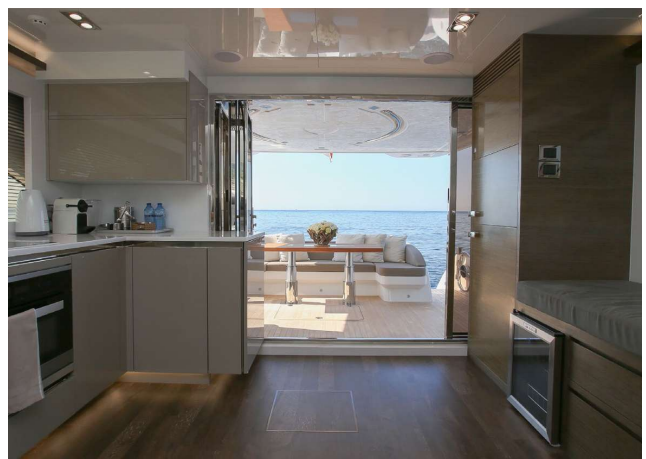

PEARL 65 „HONEYBEEZ“